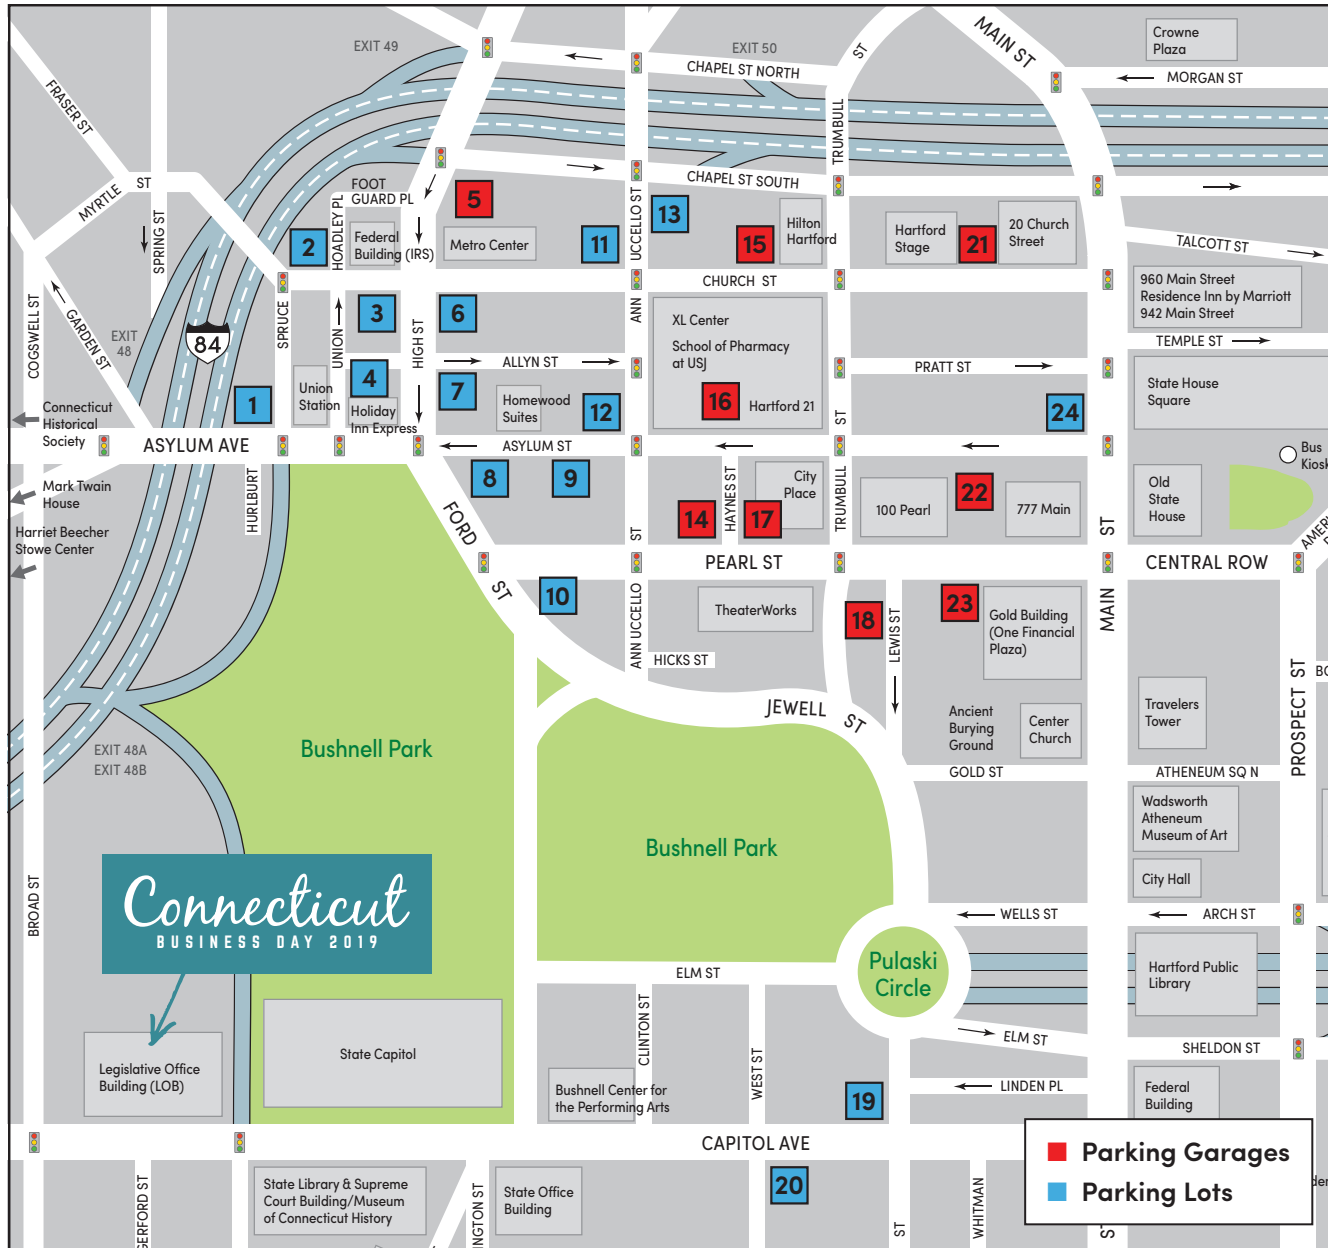

# DOWNTOWN HARTFORD, CT—PARKING LOTS & GARAGES

**Getting here:** Parking spaces at and around the Legislative Office Building will be scarce.

**Options:** CBIA and CACCE highly recommend alternative methods you might want to consider, including:

- **Carpooling**
- **Shuttle bus:** Some organizations are renting buses to shuttle their members to and from the Legislative Office Building
- **CTFastrak:** Drop your car off at a CTFastrak station and take the bus into Hartford. To find out more about CTFastrak and routes into Hartford, visit [ctfastrak.com](http://ctfastrak.com).
- **Taxi:** Central CT Area, Valley Cab & Limo, 1.844.5.VALLEY | New Haven Area, MetroTaxi, 203.777.7777

- |                                 |                                  |
|---------------------------------|----------------------------------|
| 1. Union Station Lot            | 13. Ann Uccello St. & Church Lot |
| 2. Union Place & Church St. Lot | 14. Goodwin Square Garage        |
| 3. Church St. & High St. Lot    | 15. Church St. Garage            |
| 4. Union Place—South            | 16. Hartford 21 Garage           |
| 5. Metro Center Garage          | 17. City Place Garage            |
| 6. 180 Allyn St. Lot            | 18. Trumbull on the Park Garage  |
| 7. Allyn St. & High St. Lot     | 19. Pulaski Circle Lot           |
| 8. Parkview Hilton Lot          | 20. Hudson St. Lot               |
| 9. Asylum St. Lot               | 21. Mat Garage                   |
| 10. 55 Trumbull                 | 22. 100 Pearl Garage             |
| 11. Saints Lot                  | 23. One Financial Plaza Garage   |
| 12. A & A Lot                   | 24. Asylum St. Lot               |